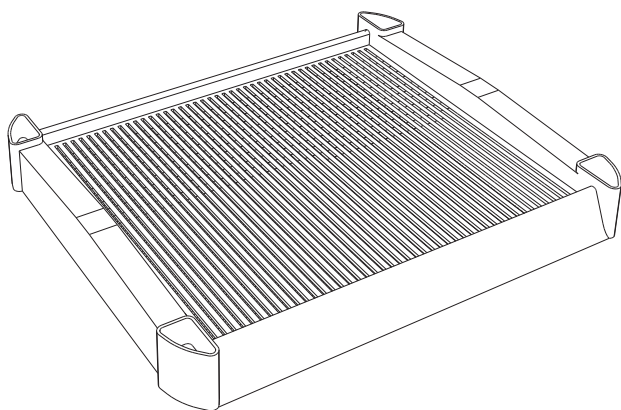

NYSCO SAS 28

12 1/4" X 15" Shelf Merchandiser

(311 mm x 381 mm)

A PROVEN DISPLAY SYSTEM

- Sets up in minutes - no tools needed
- Requires only 1.75 square feet (.16 sq. meter) of floor space
- Footprint: 14 1/2" d x 17 1/2" w (368mm x 445mm)
- Variable clearances to accommodate any product height
- Printed shelves and header cards available
- Any color shelves and uprights

12 1/4" x 15" (311mm x 381mm)
STANDARD UNIT - 5 SHELVES

Usable shelf dimensions: 12 1/4" x 15" (311mm x 381mm)

Silk screen printing area: Front: 13" x 1 1/2" (330mm x 38mm)
Side(Approx.): 8 5/8" x 1 29/64" (219mm x 37mm)

Injection molded hi-impact polystyrene

Standard five shelf units ship K.D. in cartons
approximately 18 1/2" x 15 1/2" x 15 1/2" (LxWxH)
(470mm x 394mm x 394mm)

Weight per carton approximately 13 lbs. (6 kg.)