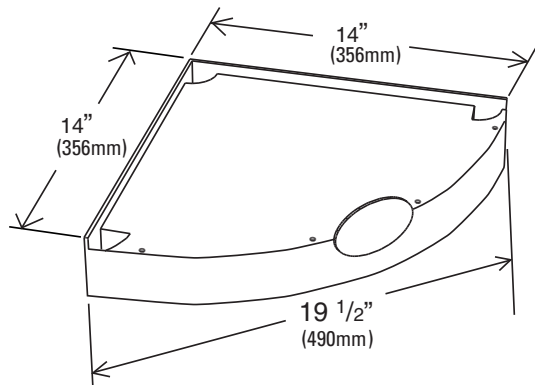

NYSCO SAS 24

14" Radius Quarter Round Shelf Merchandiser

(356 mm)

A PROVEN DISPLAY SYSTEM

- Sets up in minutes - no tools needed
- Requires as little as 1.1 square feet (.1 sq. meter) of floor space
- Footprint: 13 ⁷/₈" Radius (Quarter Round)
(352mm)
- Variable clearances to accommodate any product height
- Printed shelves and header cards available
- Any color shelves and uprights
- Available in transparent material
- Connect two displays together to create a half round
- Retainer wires available for front edge of shelf

STANDARD UNIT - 4 SHELVES

Usable shelf dimensions: 13 ⁷/₈" Radius (Quarter Circle)
(352mm)

Injection molded hi-impact polystyrene

Silk screen printing area: Oval surface: 3 ¹/₈" x 2"
(80mm x 50mm)

Standard four shelf units ship K.D. in cartons
approximately 32 ³/₄" x 16 ¹/₂" x 10 ³/₄" (LxWxH)
(832mm x 419mm x 273mm)