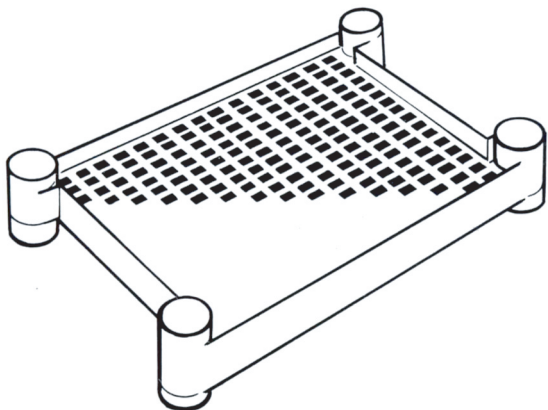

## 15 1/8" X 18 1/8" Shelf Merchandiser

( 384 mm x 460 mm )

### A PROVEN DISPLAY SYSTEM

- Sets up in minutes - no tools needed
- Requires only 2.4 square feet ( .22 sq. meter ) of floor space
- Footprint: 15 1/2" d x 22" w (394mm x 559mm)
- Variable clearances to accommodate any product height
- Printed shelves and header cards available
- Any color shelves and uprights

15 1/8" x 18 1/8" (384mm x 460mm)  
STANDARD UNIT - 4 SHELVES

Usable shelf dimensions: 15 1/8" x 18 1/8" (384mm x 460mm)

Silk screen printing area: Front 18" x 1 3/4" (457 mm x 45 mm)  
Side 10" x 1 3/4" ( 254 mm x 45 mm)

Injection molded hi-impact polystyrene

Standard four shelf units ship K.D. in cartons  
approximately 23 1/4" x 17" x 15 1/4" (LxWxH)  
(591mm x 432mm x 387mm)

Weight per carton approximately 15 lbs. ( 6.8 kg.)