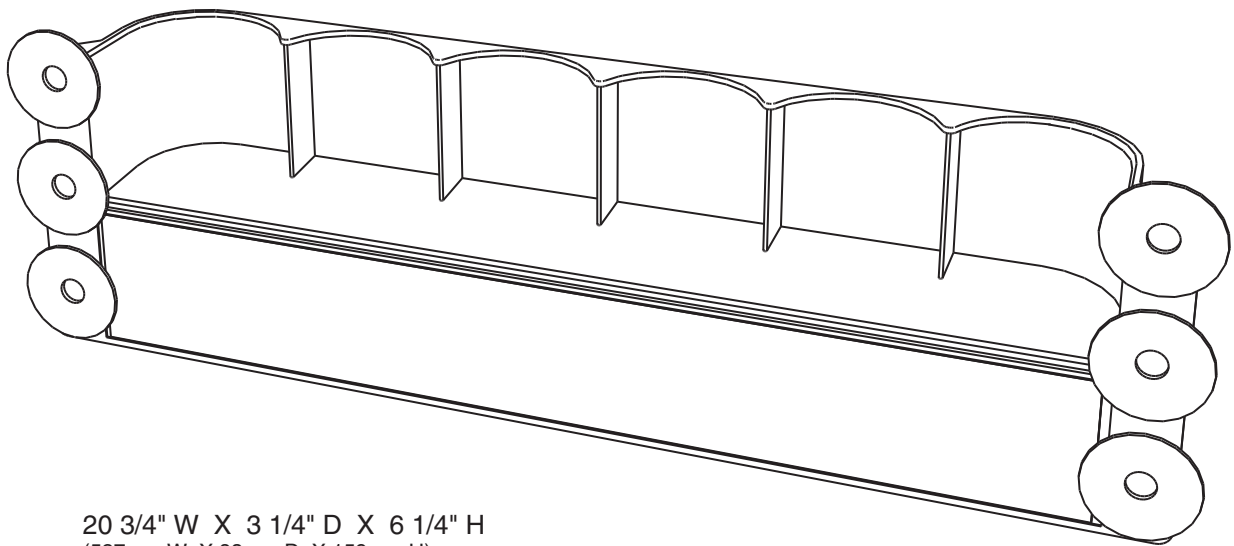

NYSCO BV-6

Cooler Door Shelf

Increase the visibility of self serve cold product

- Easy to install
- Durable clear plastic construction
- Fits inside most refrigerated cooler doors
- Printed labels available
- Holds 6 of the following cans or bottles:
 - 16 oz. glass bottle
 - 20 oz. plastic and glass bottle
 - 24 oz. can
 - 24 oz. sport bottle
- 2 5/8" - 2 7/8" (67mm - 73mm) diameter of products

20 3/4" W X 3 1/4" D X 6 1/4" H
(527mm W X 83mm D X 159mm H)

Label Size: 17 1/2" W X 2 5/8" H (445mm W X 67mm H)

Injection molded clear plastic

Packs 10 per carton

Approximately carton size - 21" W X 20" D X 6 1/2" H (535mm W X 508mm D X 165mm H)