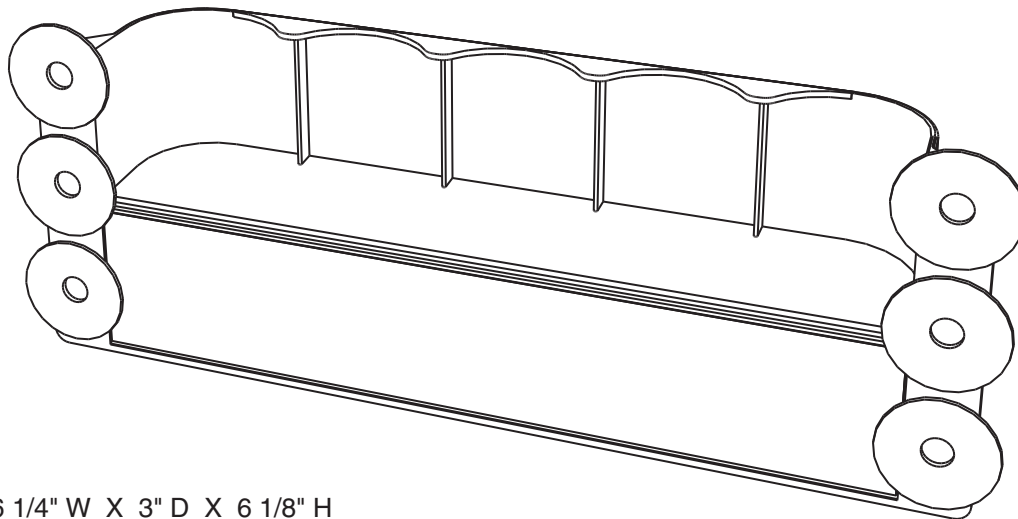

NYSKO BV-4

Cooler Door Shelf

Increase the visibility of self serve cold product

- Easy to install
- Durable clear plastic construction
- Fits inside most refrigerated cooler doors
- Printed labels available
- Holds 5 of the following cans or bottles:
 - 12 oz. can (Regular Size)
 - 16 oz can
 - 500 ml plastic bottle
- 2 9/16" (65mm) Maximum diameter of products

16 1/4" W X 3" D X 6 1/8" H
(415mm W X 75mm D X 155mm H)

Label Size: 13" W X 2 1/2" H (330mm W X 64mm H)

Injection molded clear plastic

Packs 10 per carton

Approximately carton size - 18" W X 7" D X 17 1/2" H (460mm W X 180mm D X 445mm H)
Weight per carton approximately 9 lbs (4.08k.g.)