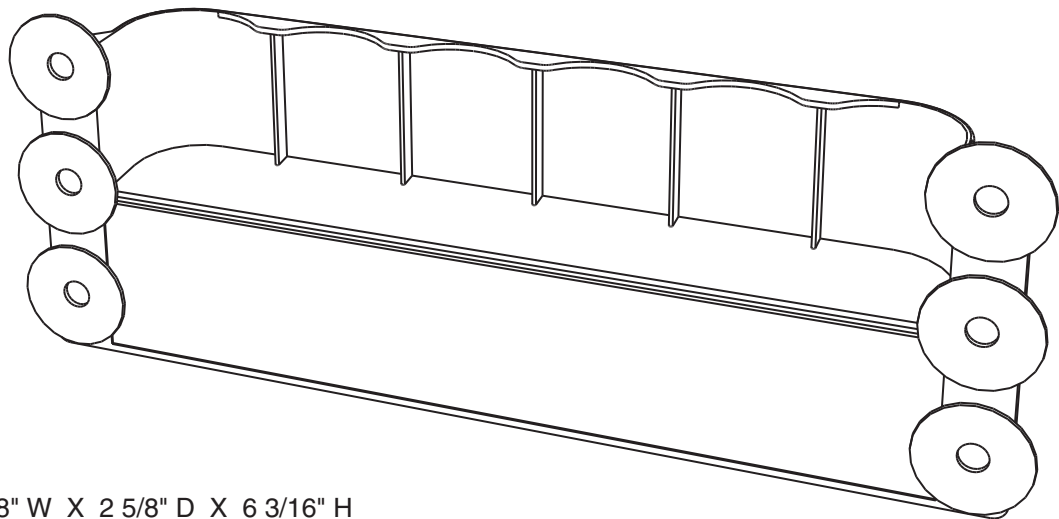

## Cooler Door Shelf

Increase the visibility of self serve cold product

- Easy to install
- Durable clear plastic construction
- Fits inside most refrigerated cooler doors
- Printed labels available
- Holds 6 of the following cans or bottles:
  - Slim line 12 oz can
- 2.3" (58mm) Maximum diameter of products

16 7/8" W X 2 5/8" D X 6 3/16" H  
(429mm W X 67mm D X 157mm H)

Label Size: 13 3/4" W X 2 5/8" H (330mm W X 67mm H)

Injection molded clear plastic

Packs 10 per carton

Approximately carton size - 17" W X 16 1/2" D X 6" H (432mm W X 419mm D X 153mm H)