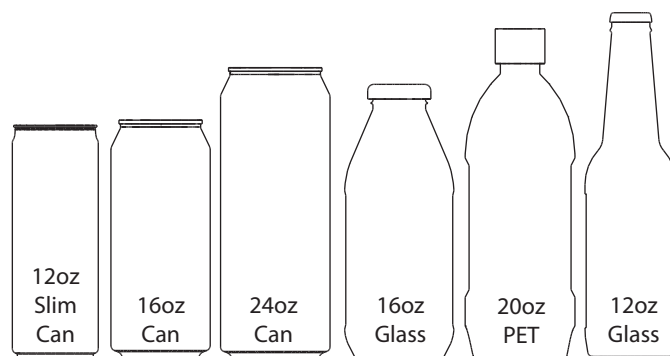

20oz PET

CALL FOR QUOTES