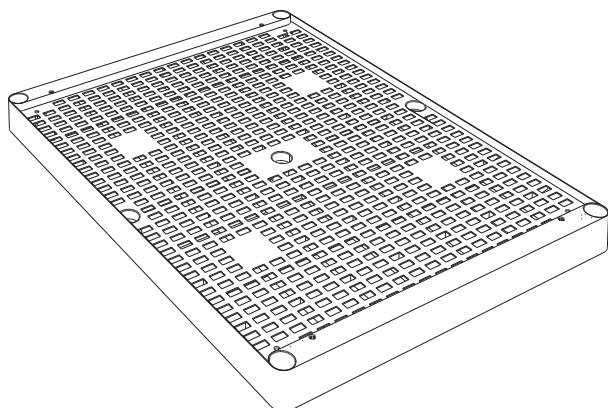

NYSCO SAS-38

36¹/₄" x 31³/₄" Self Merchandiser

(921 mm x 806 mm)

A PROVEN DISPLAY SYSTEM

- Sets up in minutes - no tools needed
- Requires only 8.9 square feet (.82 sq. meter) of floor space
- Footprint: 40" d x 32" w (1016mm x 813mm)
- Variable clearances to accommodate any product height
- Printed shelves and header cards available
- Any color shelves and uprights
- Can be fastened to a pallet

36 1/4" x 31 3/4" (921mm x 806mm)
STANDARD UNIT- 3 SHELVES

Usable shelf dimensions: 36 1/4" x 31 3/4" (921mm x 806mm)

Silk screen printing area: Front: 15" x 2 3/4" (381mm x 70mm)
Side: 15" x 2 3/4" (381mm x 70mm)

Injection molded hi-impact polystyrene

Standard 3 shelf units ship K.D. in cartons

For carton size & weight info contact us

Ships from Hawthorne, NY

CALL FOR QUOTES