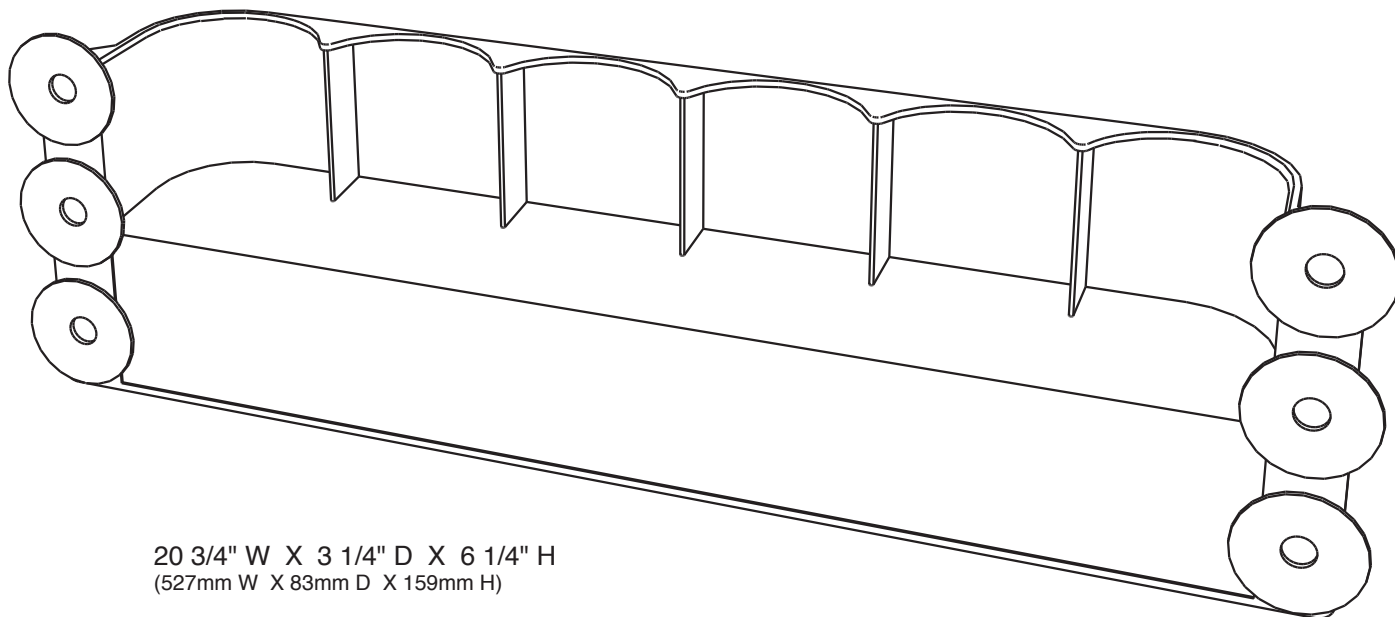

NYSKO BV-6

Cooler Door Shelf

Increase the visibility of self serve cold product

- Easy to install
- Durable clear plastic construction
- Fits inside most refrigerated cooler doors
- Printed labels available
- Holds 6 of the following cans or bottles:
 - 16 oz. glass bottle
 - 20 oz. plastic and glass bottle
 - 24 oz. can
 - 24 oz. sport bottle
- 2 5/8" - 2 7/8" (67mm - 73mm) diameter of products

20 3/4" W X 3 1/4" D X 6 1/4" H
(527mm W X 83mm D X 159mm H)

Label size: 17 1/2" W X 2 5/8" H (445mm W X 67mm H)

Injection molded clear plastic

Packs 10 per carton

Approximate carton size - 21" W X 20" D X 6 1/2" H (535mm W X 508mm D X 165mm H)